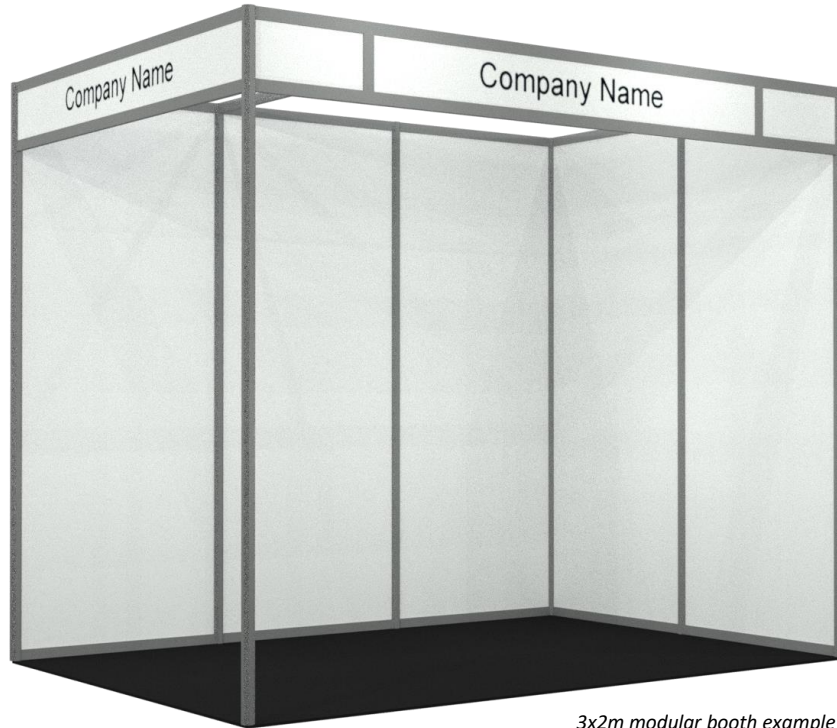

MODULAR BOOTH DESCRIPTION

3x2m modular booth example

INCLUDES:

- Carpet placed directly on the floor
- Grey aluminum structure
- White melamine walls, 2.50m high
- Fascia board around the stand
- Name of the exhibitor in black cut vinyl
- LED spotlights
- 1.100w fuse box