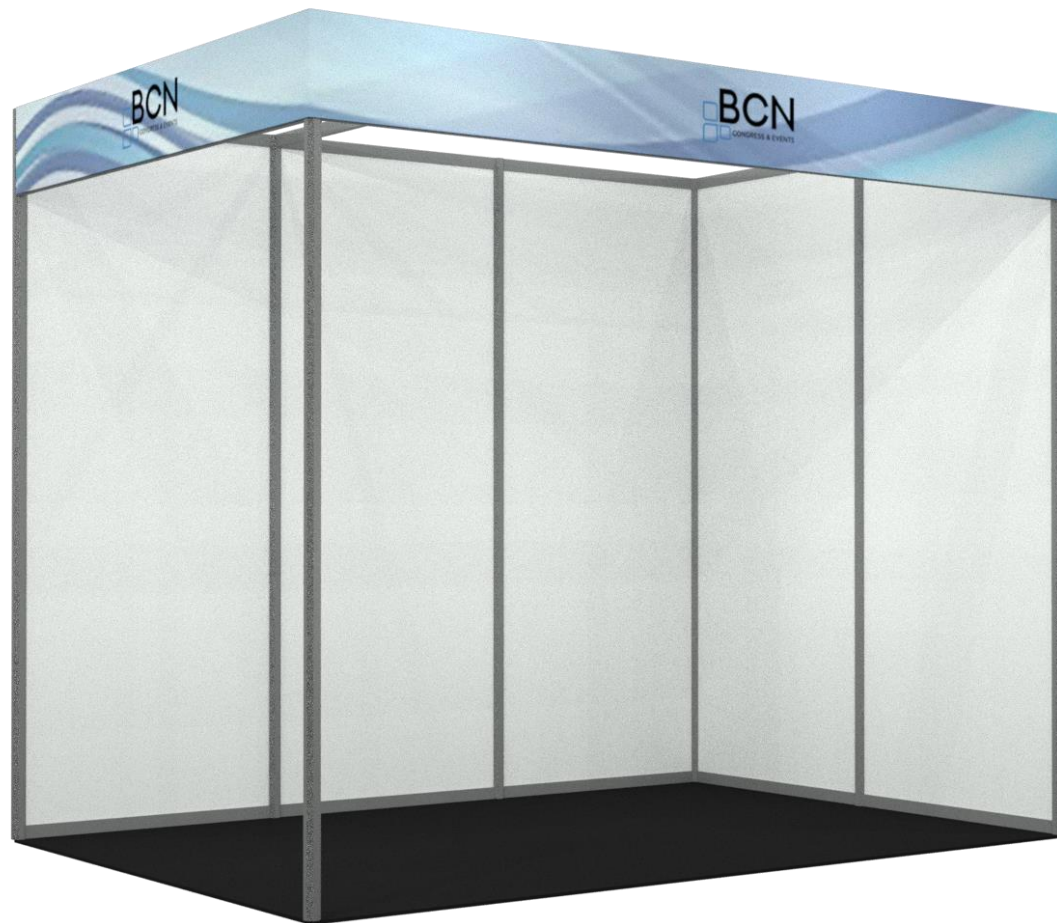

MODULAR BOOTH DESCRIPTION

3x2m modular booth example

INCLUDES:

- Carpet placed directly on the floor
- Grey aluminum structure
- White melamine walls, 2.50m high
- Fascia board around the stand
- Name of the exhibitor in black cut vinyl
- LED spotlights
- 1.100w fuse box

GRAPHICS FOR MODULAR BOOTHS

VINYL FOR THE FASCIA BOARD

PRICE PER LINEAL METER OF VINYL **20,00€/lm (+VAT)**

UNITS REQUESTED:

Note:

Artwork:

- Central piece in the front and side piece: 195cm wide and 21cm high (visible part) +2cm of margin, total: 197x23cm
- Small pieces in the front: 45cm wide x 21cm high (visible part) + 2cm of margin, total: 47x23cm

GRAPHICS FOR MODULAR BOOTHS

FOAM FOR THE FASCIA BOARD

PRICE PER LINEAL
METER OF FASCIA
BOARD

25,50€/1m
(+VAT)

UNITS
REQUESTED:

Note:

Artwork: Depends on the size of your booth.

Example:

- Side fascia board: 2m long x 25cm high
- Front fascia board: 3m x 25cm high

GRAPHICS FOR MODULAR BOOTHS

VINYL FOR BOARDS

PRICE PER BOARD

150,00€
(+VAT)

UNITS
REQUESTED:

Note:

Artwork: 95cm wide x 241cm high (visible part) + 2cm of margin, total: 97x243cm