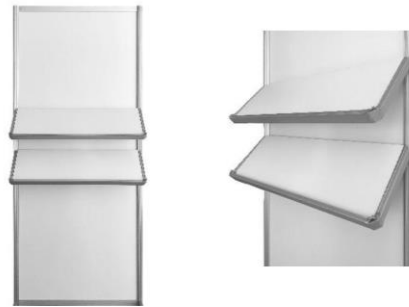

SLOPPING SHELF