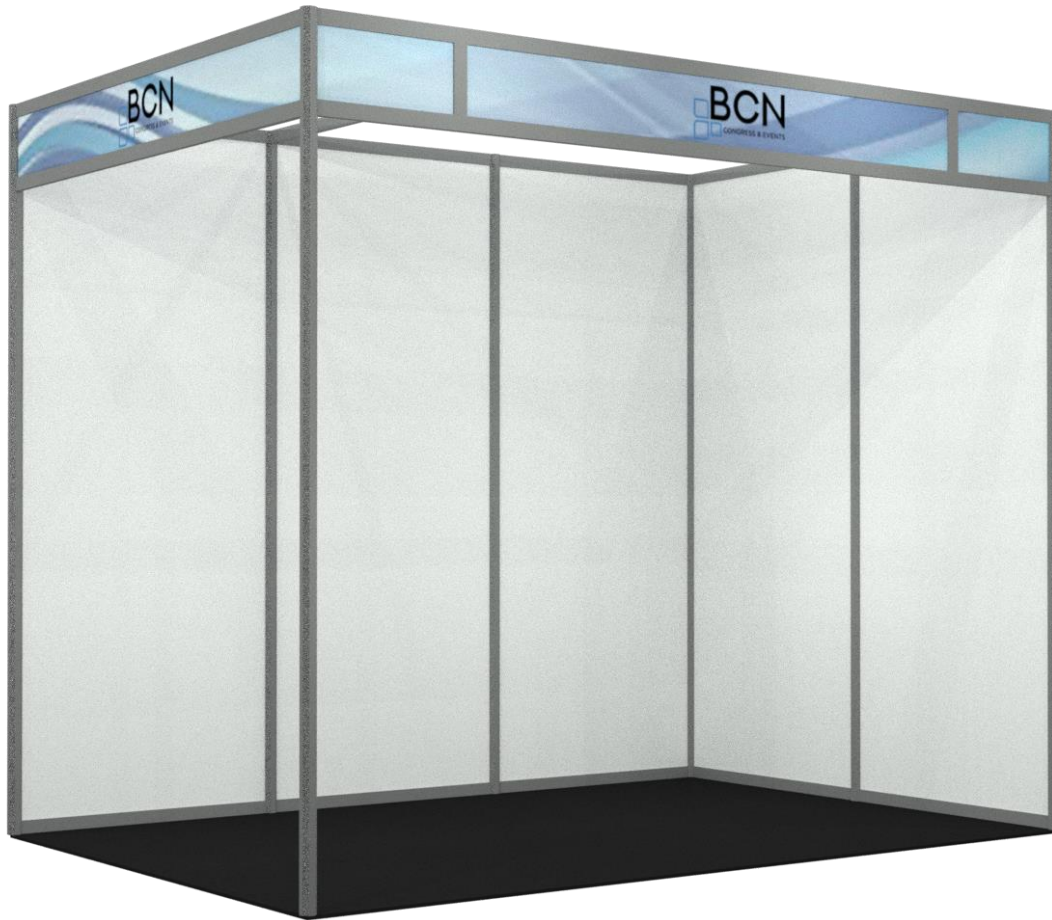

MODULAR BOOTH DESCRIPTION

3x2m modular booth example

INCLUDES:

- Carpet placed directly on the floor
- Grey aluminum structure
- White melamine walls, 2.50m high
- Fascia board around the stand
- Name of the exhibitor in black cut vinyl
- LED spotlights
- 1.100w fuse box

GRAPHICS FOR MODULAR BOOTHS

VINYL FOR THE FASCIA BOARD

PRICE PER LINEAL METER OF VINYL **20,00€/lm (+VAT)**

UNITS REQUESTED:

Note:

Artwork:

- Central piece in the front and side piece: 195cm wide and 21cm high (visible part) +2cm of margin, total: 197x23cm
- Small pieces in the front: 45cm wide x 21cm high (visible part) + 2cm of margin, total: 47x23cm

- Side fascia board: 2m long x 25cm high
- Front fascia board: 3m x 25cm high

GRAPHICS FOR MODULAR BOOTHS

VINYL FOR BOARDS

PRICE PER BOARD

150,00€
(+VAT)

UNITS
REQUESTED:

Note:

Artwork: 95cm wide x 241cm high (visible part) + 2cm of margin, total: 97x243cm